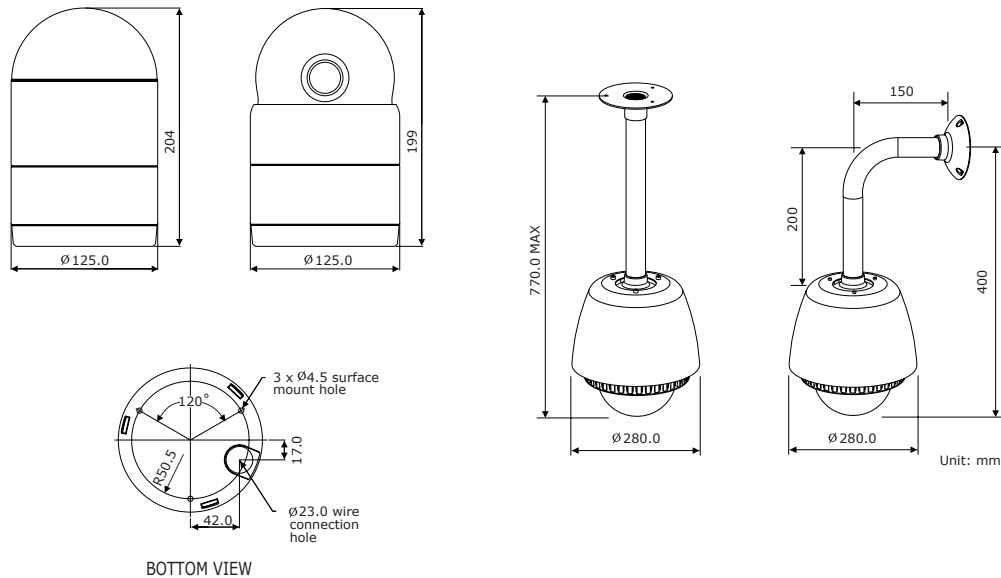

Fastrax Dome System

Model No. : HID2404SXXXX

- **4.9-inch Acrylic bubble**
- **Optional 360° continuous rotation**
- **Up to 240 programmable preset positions**
- **Optional Manual/Auto Night shot and slow shutter function enhances low light sensitivity**
- **High resolution Camera**
- **Optional Indoor/Outdoor Pendant mount**
- **Auto focus/Iris with Manual Override**
- **AC Line Lock (Remote Control)**
- **Quick Detachable (Hot Swap)**
- **Offset(Recalibration) of Preset Angle**
- **Data Up/Down load (Preset, Tour, Etc..)**
- **Privacy Zone Function**

MOUNT OPTIONS

SPECIFICATIONS

MODEL	HID2404SL00N(P)	HID2404SL11N(P)	HID2404SM11N(P)	HID2404SH11N(P)
CAMERA/OPTICS				
Signal format	NTSC or PAL			
Image sensor	1/4 -inch CCD		1/4-inch EX-viewCCD	1/6-inch super HAD CCD
Focal length	F1.4 to 3.0 (f=4.1 ~ 73.8mm)			
Min. Illumination	2.0 lux (normal shutter)		0.7 lux (normal shutter)	3.0 lux (normal shutter)
			0.01 lux (1/4s with IR Cut Filter Removed)	
Zoom	Optical 18X, Digital 12X			Optical 25X, Digital 12X
Shutter speed	1/60 ~ 1/10000s		1/4 ~ 1/10000s	
FUNCTION				
Panning angle	0° ~ 359° (auto revers)		360° Continuous rotation	
Tilt angle	-4° ~ 94°			
Auto Scan	8 Auto scan			
Preset	240 Presets with individual dwell time			
Pattern	4 Patterns (record user control up to 240sec)			
Tour	8 Tours consist of 32 functions (preset, pattern, auto scan, tour)			
Speed	Preset tour 400° /sec Manual control speed 0.1 ~ 250° /sec			
Area Title	Divides 16 zones with 16 characters of title			
Alarm	NA		8 inputs (NC/NO), 4 relay outputs	